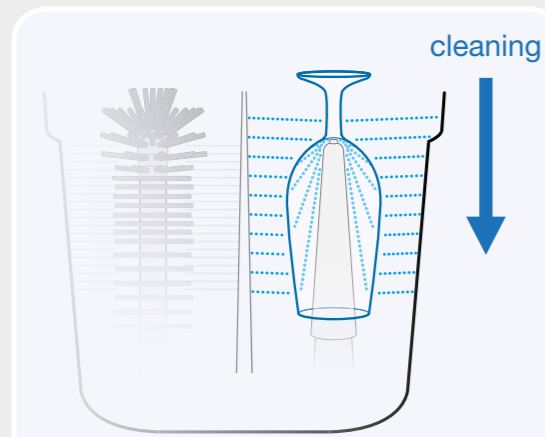

PRE-WASHING

- 1 Use original SPÜLBOY® glass washing tablets in the brush pot.
- 2 Move the glass completely over the brush at least 3-5 times with rapid up and down movements. Don't turn!

CLEAR-RINSING

- 3 Allow draining over the pre-wash pot before rinsing thoroughly from the in- and outside for 2-3 seconds.
- 4 Daily cleanse of the brushes as well as the device itself guarantees hygienic cleaning of your glasses.

Double rinsing power

Our rinsing mechanism allows an all-around hygiene for your glasses.

The flexible telescope rinsing accommodates an easy and elegant way of cleaning of glasses, including the stem and base. Ideal for glasses with a handle and jugs.

Cleaning and cooling

Our head valve guarantees perfect freshwater circulation through the inside of the glass.

Along with the fact that the glass is still wet after cleaning, the head valve also allows the glasses to cool down before being held under the next tap.