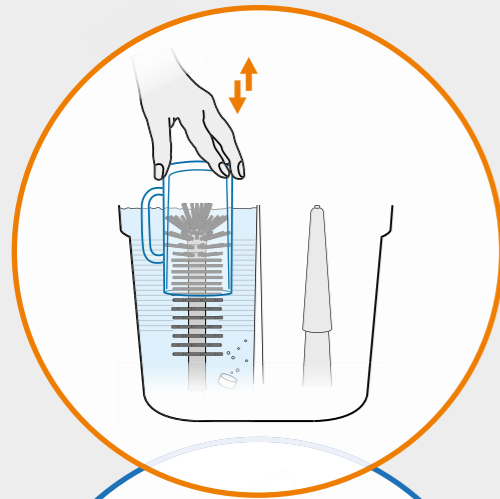

NU[®] pro Iceblue EINBAU

Less space? One sink only? NU[®] pro Iceblue can be built in easily. Just create a cutting out with the help of our template and hang in the NU[®].

Best engineering

100% HYGIENICALLY CLEANING

PRE-WASHING

- 1 Use original SPÜLBOY® glass washing tablets in the brush pot.
- 2 Move the glass completely over the brush at least 3-5 times with rapid up and down movements. Don't turn!

CLEAR-RINSING

- 3 Allow draining over the pre-wash pot before rinsing thoroughly from the in- and outside for 2-3 seconds.
- 4 Daily cleanse of the brushes as well as the device itself guarantees hygienic cleaning of your glasses.

Cleaning and cooling

Our head valve guarantees perfect freshwater circulation through the inside of the glass.

Along with the fact that the glass is still wet after cleaning, the head valve also allows the glasses to cool down before being held under the next tap.