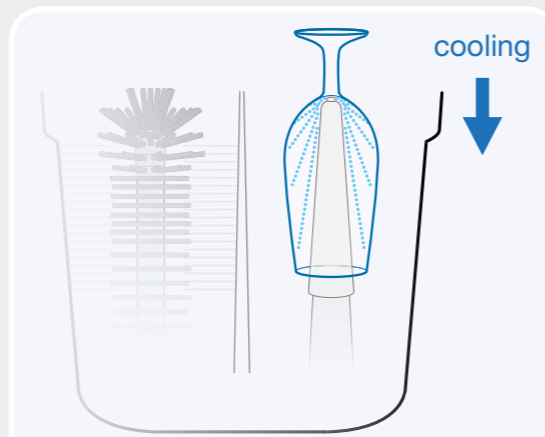

Double rinsing power

Our rinsing mechanism allows an all-around hygiene for your glasses.

The flexible telescope rinsing accommodates an easy and elegant way of cleaning of glasses, including the stem and base. Ideal for glasses with a handle and jugs.

Cleaning and cooling

Our head valve guarantees perfect freshwater circulation through the inside of the glass.

Along with the fact that the glass is still wet after cleaning, the head valve also allows the glasses to cool down before being held under the next tap.