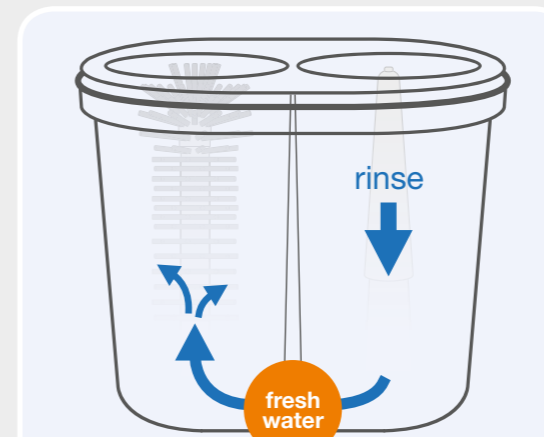

Cleaning and cooling

Our head valve guarantees perfect freshwater circulation through the inside of the glass.

Along with the fact that the glass is still wet after cleaning, the head valve also allows the glasses to cool down before being held under the next tap.

Save smart.

- up to 80% cost savings compared to glasswashers
- gentle on glasses and decor
- low detergent consumption

Unique

With every application of the rinsing mechanism, an automatic refill of freshwater is set into motion in the pre-rinse pot, guaranteeing a constant freshwater circulation.

No1 of manual glasswashers!

Big plus! The SPÜLBOY® add ons

GLASS WASHING TABS

Sustained, environmental friendly and biodegradable. The original SPÜLBOY® glass washing tablets.

100% Hygiene

BRUSH SANITIZER

The perfect addition to the tabs. Together unbeatable clean