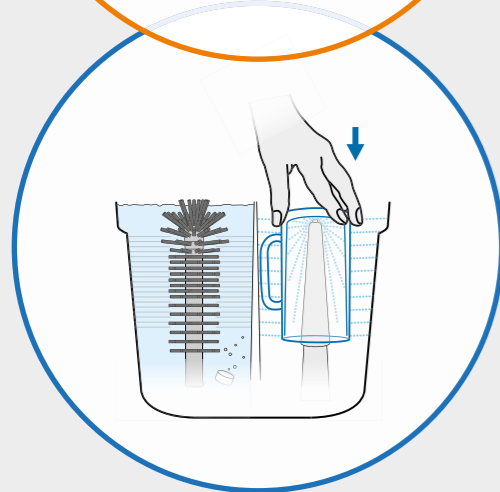

NU[®] pro Iceblue EINBAU

Less space? One sink only? NU[®] pro Iceblue can be built in easily. Just create a cutting out with the help of our template and hang in the NU[®].

Best engineering

100% HYGIENICALLY CLEANING

PRE-WASHING

- 1 Use original SPÜLBOY® glass washing tablets in the brush pot.
- 2 Move the glass completely over the brush at least 3-5 times with rapid up and down movements. Don't turn!

CLEAR-RINSING

- 3 Allow draining over the pre-wash pot before rinsing thoroughly from the in- and outside for 2-3 seconds.
- 4 Daily cleanse of the brushes as well as the device itself guarantees hygienic cleaning of your glasses.

Cleaning and cooling

Our head valve guarantees perfect freshwater circulation through the inside of the glass.

Along with the fact that the glass is still wet after cleaning, the head valve also allows the glasses to cool down before being held under the next tap.