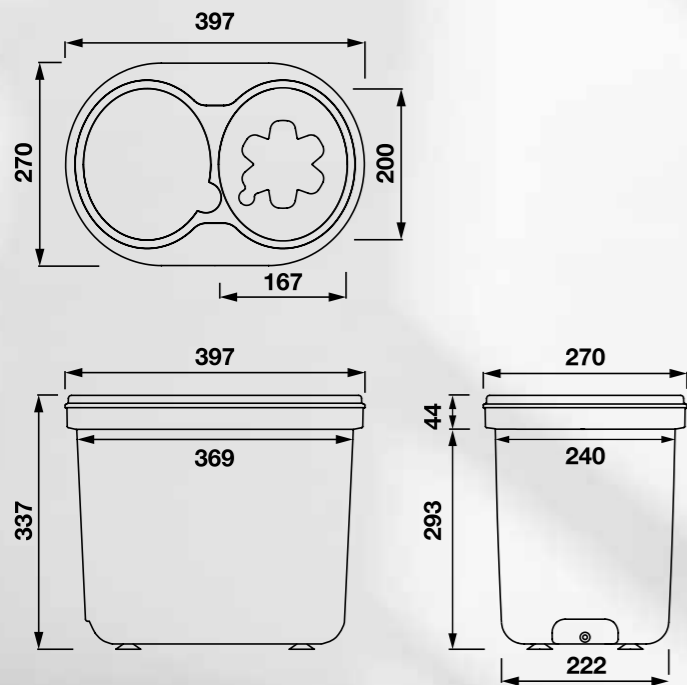

One device, the solution: Sustainability at it's best!

The NU[®] generation

NU[®] DIMENSIONS

Hygienic Design

Sealed construction, with no corners, edges or indentations.

Quality

100% made in Germany! Dispenses with many individual and spare parts. In need just change the brushes.